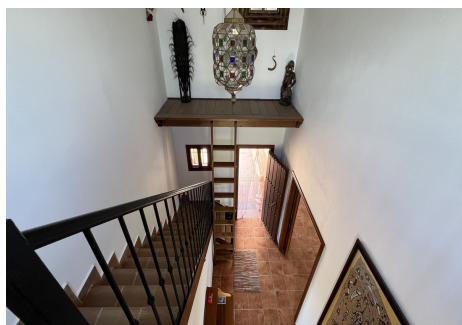

The entrance to the house is on the ground floor via the spacious and luminous hallway, whose ceiling height has allowed the construction of a wooden mezzanine floor, creating a very special atmosphere. To the left is a large living room with fireplace and direct access to the porch, which surrounds almost the entire property, a huge, charming rustic style kitchen with dining room, utility room and direct access to the porch and the impressive swimming pool. To the right and taking advantage of the space under the staircase, there is a storage room. The hallway leads to the two bedrooms and two bathrooms (one of them ensuite). The master bedroom has a dressing room, and the second bedroom has a built-in wardrobe.

Upstairs there is a bedroom and an enclosed terrace which can have a variety of uses. Additionally, there is a bathroom with shower and another good size enclosed terrace, which offers more space for multipurpose use, just like the other terrace. This whole floor benefits from wonderful panoramic views.

Outside there is a large swimming pool and garden, all on a flat plot of land. There is also a small house currently used for storage (but which could easily be converted into a guest house) a covered parking area for several vehicles, a surface water well, irrigation water storage, and a water storage tank. A community well provides the drinking water.