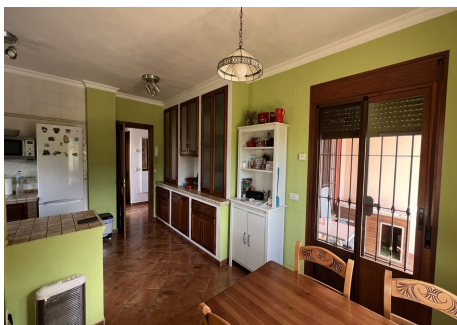

The entrance to the house is on the ground floor via the spacious and luminous hallway, whose ceiling height has allowed the construction of a wooden mezzanine floor, creating a very special atmosphere. To the left is a large living room with fireplace and direct access to the porch, which surrounds almost the entire property, a huge, charming rustic style kitchen with dining room, utility room and direct access to the porch and the impressive swimming pool. To the right and taking advantage of the space under the staircase, there is a storage room. The hallway leads to the two bedrooms and two bathrooms (one of them ensuite). The master bedroom has a dressing room, and the second bedroom has a built-in wardrobe.

Upstairs there is a bedroom and an enclosed terrace which can have a variety of uses. Additionally, there is a bathroom with shower and another good size enclosed terrace, which offers more space for multipurpose use, just like the other terrace. This whole floor benefits from wonderful panoramic views.

Outside there is a large swimming pool and garden, all on a flat plot of land. There is also a small house currently used for storage (but which could easily be converted into a guest house) a covered parking area for several vehicles, a surface water well, irrigation water storage, and a water storage tank. A community well provides the drinking water.