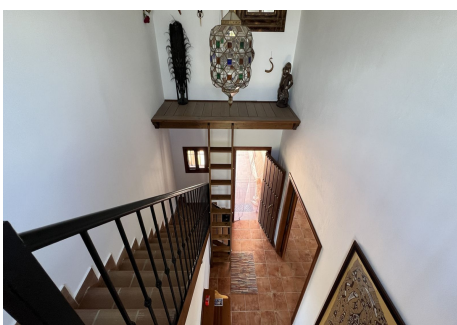

The entrance to the house is on the ground floor via the spacious and luminous hallway, whose ceiling height has allowed the construction of a wooden mezzanine floor, creating a very special atmosphere. To the left is a large living room with fireplace and direct access to the porch, which surrounds almost the entire property, a huge, charming rustic style kitchen with dining room, utility room and direct access to the porch and the impressive swimming pool. To the right and taking advantage of the space under the staircase, there is a storage room. The hallway leads to the two bedrooms and two bathrooms (one of them ensuite). The master bedroom has a dressing room, and the second bedroom has a built-in wardrobe.

Upstairs there is a bedroom and an enclosed terrace which can have a variety of uses. Additionally, there is a bathroom with shower and another good size enclosed terrace, which offers more space for multipurpose use, just like the other terrace. This whole floor benefits from wonderful panoramic views.

Outside there is a large swimming pool and garden, all on a flat plot of land. There is also a small house currently used for storage (but which could easily be converted into a guest house) a covered parking area for several vehicles, a surface water well, irrigation water storage, and a water storage tank. A community well provides the drinking water.