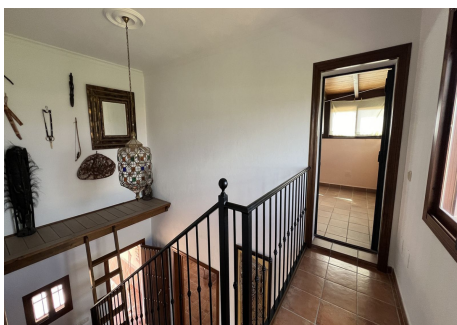

The entrance to the house is on the ground floor via the spacious and luminous hallway, whose ceiling height has allowed the construction of a wooden mezzanine floor, creating a very special atmosphere. To the left is a large living room with fireplace and direct access to the porch, which surrounds almost the entire property, a huge, charming rustic style kitchen with dining room, utility room and direct access to the porch and the impressive swimming pool. To the right and taking advantage of the space under the staircase, there is a storage room. The hallway leads to the two bedrooms and two bathrooms (one of them ensuite). The master bedroom has a dressing room, and the second bedroom has a built-in wardrobe.

Upstairs there is a bedroom and an enclosed terrace which can have a variety of uses. Additionally, there is a bathroom with shower and another good size enclosed terrace, which offers more space for multipurpose use, just like the other terrace. This whole floor benefits from wonderful panoramic views.

Outside there is a large swimming pool and garden, all on a flat plot of land. There is also a small house currently used for storage (but which could easily be converted into a guest house) a covered parking area for several vehicles, a surface water well, irrigation water storage, and a water storage tank. A community well provides the drinking water.