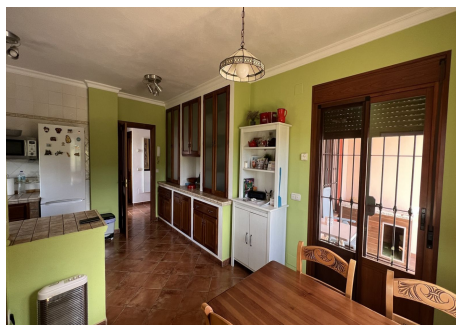

The entrance to the house is on the ground floor via the spacious and luminous hallway, whose ceiling height has allowed the construction of a wooden mezzanine floor, creating a very special atmosphere. To the left is a large living room with fireplace and direct access to the porch, which surrounds almost the entire property, a huge, charming rustic style kitchen with dining room, utility room and direct access to the porch and the impressive swimming pool. To the right and taking advantage of the space under the staircase, there is a storage room. The hallway leads to the two bedrooms and two bathrooms (one of them ensuite). The master bedroom has a dressing room, and the second bedroom has a built-in wardrobe.

Upstairs there is a bedroom and an enclosed terrace which can have a variety of uses. Additionally, there is a bathroom with shower and another good size enclosed terrace, which offers more space for multipurpose use, just like the other terrace. This whole floor benefits from wonderful panoramic views.

Outside there is a large swimming pool and garden, all on a flat plot of land. There is also a small house currently used for storage (but which could easily be converted into a guest house) a covered parking area for several vehicles, a surface water well, irrigation water storage, and a water storage tank. A community well provides the drinking water.