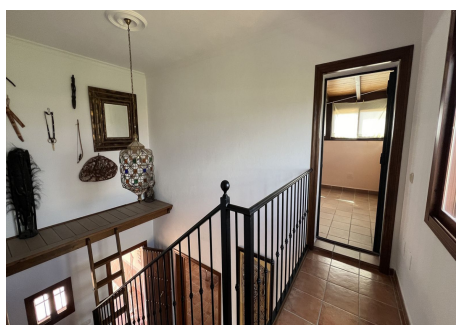

The entrance to the house is on the ground floor via the spacious and luminous hallway, whose ceiling height has allowed the construction of a wooden mezzanine floor, creating a very special atmosphere. To the left is a large living room with fireplace and direct access to the porch, which surrounds almost the entire property, a huge, charming rustic style kitchen with dining room, utility room and direct access to the porch and the impressive swimming pool. To the right and taking advantage of the space under the staircase, there is a storage room. The hallway leads to the two bedrooms and two bathrooms (one of them ensuite). The master bedroom has a dressing room, and the second bedroom has a built-in wardrobe.

Upstairs there is a bedroom and an enclosed terrace which can have a variety of uses. Additionally, there is a bathroom with shower and another good size enclosed terrace, which offers more space for multipurpose use, just like the other terrace. This whole floor benefits from wonderful panoramic views.

Outside there is a large swimming pool and garden, all on a flat plot of land. There is also a small house currently used for storage (but which could easily be converted into a guest house) a covered parking area for several vehicles, a surface water well, irrigation water storage, and a water storage tank. A community well provides the drinking water.