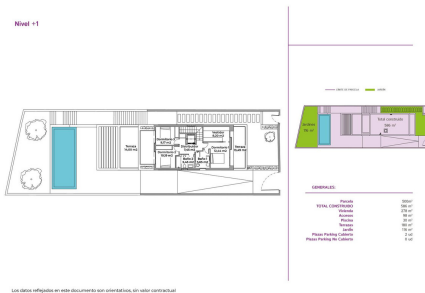

2.- Adjust the design. Once the villa and location have been chosen, the client can adjust the interior and exterior design to their personal needs, with the utmost respect for the applicable regulations and, always with the help and advice of our technical team who will inform them about the feasibility technique of the proposed changes.

3.-Choice of finishing elements. We offer a variety of options in finishing elements. Selected from the feeling of balance, harmony and well-being, always seeking maximum ease and comfort for our clients. In each of the villas in the collection we offer three levels of quality that, in ascending order, we call them: GOLD, PLATINO and DIAMANTE.

ELUMINACION EXTERIOR E INTERIOR		ORO			
SALÓN Y COMENTORIOS	DISTRIBUCION Y ESCALERAS	COCINA BAÑO Y ASEO	TERRAZA	ACCESOS Y EXTERIOR	OTRAS SALAS
Colores: Blanco Negro Gris Plata Cobre Oro	Colores: Blanco Negro Gris Plata Cobre Oro	Colores: Blanco Negro Gris Plata Cobre Oro	Colores: Blanco Negro Gris Plata Cobre Oro	Colores: Blanco Negro Gris Plata Cobre Oro	Colores: Blanco Negro Gris Plata Cobre Oro

ELUMINACION EXTERIOR E INTERIOR		PLATINO			
SALÓN Y COMENTORIOS	DISTRIBUCION Y ESCALERAS	COCINA BAÑO Y ASEO	TERRAZA	ACCESOS Y EXTERIOR	OTRAS SALAS
Colores: Blanco Negro Gris Plata Cobre Oro	Colores: Blanco Negro Gris Plata Cobre Oro	Colores: Blanco Negro Gris Plata Cobre Oro	Colores: Blanco Negro Gris Plata Cobre Oro	Colores: Blanco Negro Gris Plata Cobre Oro	Colores: Blanco Negro Gris Plata Cobre Oro

ELUMINACION EXTERIOR E INTERIOR		DIAMANTE			
SALÓN Y COMENTORIOS	DISTRIBUCION Y ESCALERAS	COCINA BAÑO Y ASEO	TERRAZA	ACCESOS Y EXTERIOR	OTRAS SALAS
Colores: Blanco Negro Gris Plata Cobre Oro	Colores: Blanco Negro Gris Plata Cobre Oro	Colores: Blanco Negro Gris Plata Cobre Oro	Colores: Blanco Negro Gris Plata Cobre Oro	Colores: Blanco Negro Gris Plata Cobre Oro	Colores: Blanco Negro Gris Plata Cobre Oro

JARDINERIA		ORO	
ELUMINACION Y RIEGO		VEGETACION	

JARDINERIA		PLATINO	
ELUMINACION Y RIEGO		VEGETACION	

JARDINERIA		DIAMANTE	
ELUMINACION Y RIEGO		VEGETACION	

JARDINERIA		DIAMANTE	
ELUMINACION Y RIEGO		VEGETACION