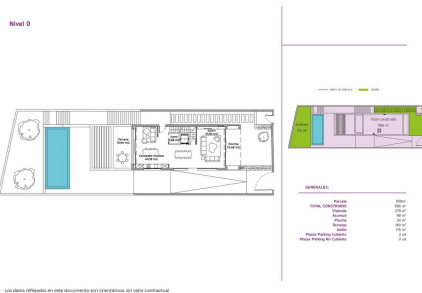

2.- Adjust the design. Once the villa and location have been chosen, the client can adjust the interior and exterior design to their personal needs, with the utmost respect for the applicable regulations and, always with the help and advice of our technical team who will inform them about the feasibility technique of the proposed changes.

3.-Choice of finishing elements. We offer a variety of options in finishing elements. Selected from the feeling of balance, harmony and well-being, always seeking maximum ease and comfort for our clients. In each of the villas in the collection we offer three levels of quality that, in ascending order, we call them: GOLD, PLATINO and DIAMANTE.

ELUMINACION EXTERIOR E INTERIOR		ORO			
SALÓN Y COMENTORIOS	DISTRIBUCION Y ESCALERAS	COCINA BAÑO Y ASEO	TERRAZA	ACCESOS Y EXTERIOR	OTRAS SALAS
Colores: Blanco Negro Gris Plata Cobre Oro	Colores: Blanco Negro Gris Plata Cobre Oro	Colores: Blanco Negro Gris Plata Cobre Oro	Colores: Blanco Negro Gris Plata Cobre Oro	Colores: Blanco Negro Gris Plata Cobre Oro	Colores: Blanco Negro Gris Plata Cobre Oro

ELUMINACION EXTERIOR E INTERIOR		PLATINO			
SALÓN Y COMENTORIOS	DISTRIBUCION Y ESCALERAS	COCINA BAÑO Y ASEO	TERRAZA	ACCESOS Y EXTERIOR	OTRAS SALAS
Colores: Blanco Negro Gris Plata Cobre Oro	Colores: Blanco Negro Gris Plata Cobre Oro	Colores: Blanco Negro Gris Plata Cobre Oro	Colores: Blanco Negro Gris Plata Cobre Oro	Colores: Blanco Negro Gris Plata Cobre Oro	Colores: Blanco Negro Gris Plata Cobre Oro

ELUMINACION EXTERIOR E INTERIOR		DIAMANTE			
SALÓN Y COMENTORIOS	DISTRIBUCION Y ESCALERAS	COCINA BAÑO Y ASEO	TERRAZA	ACCESOS Y EXTERIOR	OTRAS SALAS
Colores: Blanco Negro Gris Plata Cobre Oro	Colores: Blanco Negro Gris Plata Cobre Oro	Colores: Blanco Negro Gris Plata Cobre Oro	Colores: Blanco Negro Gris Plata Cobre Oro	Colores: Blanco Negro Gris Plata Cobre Oro	Colores: Blanco Negro Gris Plata Cobre Oro

JARDINERIA		ORO	
ELUMINACION Y RIEGO		VEGETACION	

JARDINERIA		PLATINO	
ELUMINACION Y RIEGO		VEGETACION	

JARDINERIA		DIAMANTE	
ELUMINACION Y RIEGO		VEGETACION	

JARDINERIA		DIAMANTE	
ELUMINACION Y RIEGO		VEGETACION