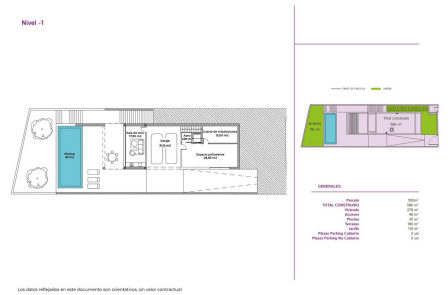

2.- Adjust the design. Once the villa and location have been chosen, the client can adjust the interior and exterior design to their personal needs, with the utmost respect for the applicable regulations and, always with the help and advice of our technical team who will inform them about the feasibility technique of the proposed changes.

3.-Choice of finishing elements. We offer a variety of options in finishing elements. Selected from the feeling of balance, harmony and well-being, always seeking maximum ease and comfort for our clients. In each of the villas in the collection we offer three levels of quality that, in ascending order, we call them: GOLD, PLATINO and DIAMANTE.

ELUMINACION EXTERIOR E INTERIOR		ORO			
SALÓN Y COMENTORIOS	DISTRIBUCION Y ESCALERAS	COCINA BAÑO Y ASEO	TERRAZA	ACCESOS Y EXTERIOR	OTRAS SALAS
Colores: Blanco Negro Gris Plata Cobre Oro	Colores: Blanco Negro Gris Plata Cobre Oro	Colores: Blanco Negro Gris Plata Cobre Oro	Colores: Blanco Negro Gris Plata Cobre Oro	Colores: Blanco Negro Gris Plata Cobre Oro	Colores: Blanco Negro Gris Plata Cobre Oro

ELUMINACION EXTERIOR E INTERIOR		PLATINO			
SALÓN Y COMENTORIOS	DISTRIBUCION Y ESCALERAS	COCINA BAÑO Y ASEO	TERRAZA	ACCESOS Y EXTERIOR	OTRAS SALAS
Colores: Blanco Negro Gris Plata Cobre Oro	Colores: Blanco Negro Gris Plata Cobre Oro	Colores: Blanco Negro Gris Plata Cobre Oro	Colores: Blanco Negro Gris Plata Cobre Oro	Colores: Blanco Negro Gris Plata Cobre Oro	Colores: Blanco Negro Gris Plata Cobre Oro

ELUMINACION EXTERIOR E INTERIOR		DIAMANTE			
SALÓN Y COMENTORIOS	DISTRIBUCION Y ESCALERAS	COCINA BAÑO Y ASEO	TERRAZA	ACCESOS Y EXTERIOR	OTRAS SALAS
Colores: Blanco Negro Gris Plata Cobre Oro	Colores: Blanco Negro Gris Plata Cobre Oro	Colores: Blanco Negro Gris Plata Cobre Oro	Colores: Blanco Negro Gris Plata Cobre Oro	Colores: Blanco Negro Gris Plata Cobre Oro	Colores: Blanco Negro Gris Plata Cobre Oro

JARDINERIA		ORO	
ELUMINACION Y RIEGO		VEGETACION	

JARDINERIA		PLATINO	
ELUMINACION Y RIEGO		VEGETACION	

JARDINERIA		DIAMANTE	
ELUMINACION Y RIEGO		VEGETACION	

JARDINERIA		DIAMANTE	
ELUMINACION Y RIEGO		VEGETACION