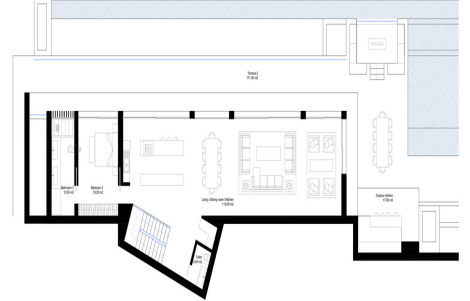

Residential Plot, La Cala Golf, Costa del Sol.
Garden/Plot 2763 m².

Setting : Country, Mountain Pueblo, Close To Golf, Close To Schools, Close To Forest.

Orientation : East, South East, South.

Pool : Room For Pool.

Views : Sea, Mountain, Golf, Panoramic.

Utilities : Electricity, Drinkable Water.
Category : Off Plan.

FIRST FLOOR

GROUND FLOOR