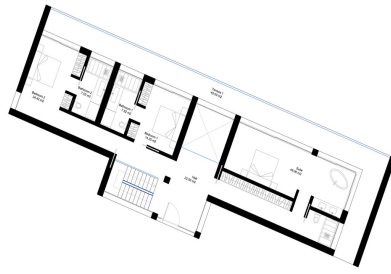

Residential Plot, La Cala Golf, Costa del Sol.
Garden/Plot 2763 m².

Setting : Country, Mountain Pueblo, Close To Golf, Close To Schools, Close To Forest.

Orientation : East, South East, South.

Pool : Room For Pool.

Views : Sea, Mountain, Golf, Panoramic.

Utilities : Electricity, Drinkable Water.
Category : Off Plan.

FIRST FLOOR

GROUND FLOOR