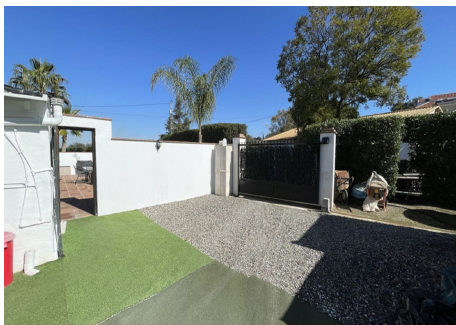

well-designed bathroom, making it ideal for families, couples, or as a profitable rental unit. The modern kitchen, illuminated by spotlights, flows effortlessly into the open-plan living-dining room that extends to a serene terrace. Enjoy the warmth of central heating, the refreshing solar-heated pool, and the convenience of parking, electric gates, a Jacuzzi, and a barbecue area, all enhancing the appeal of this charming retreat.

House 3: One Bedroom Simplicity meets comfort in this one-bedroom gem, perfect for individuals or couples seeking a cozy yet uncomplicated lifestyle. The well-appointed bathroom, parking, and separate access ensure privacy and convenience. Ideal for rental income or as an additional living space, this unit offers a versatile solution within this exceptional property. Embrace the versatility and tranquility of this extraordinary property, an investment that promises both comfort and financial rewards. Welcome to your new home!