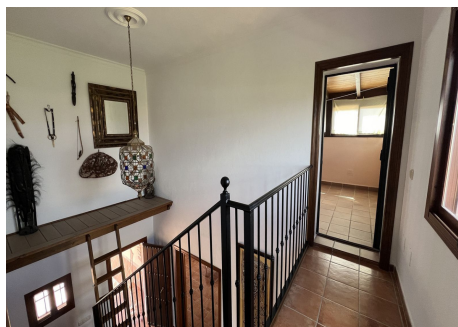

The entrance to the house is on the ground floor via the spacious and luminous hallway, whose ceiling height has allowed the construction of a wooden mezzanine floor, creating a very special atmosphere. To the left is a large living room with fireplace and direct access to the porch, which surrounds almost the entire property, a huge, charming rustic style kitchen with dining room, utility room and direct access to the porch and the impressive swimming pool. To the right and taking advantage of the space under the staircase, there is a storage room. The hallway leads to the two bedrooms and two bathrooms (one of them ensuite). The master bedroom has a dressing room, and the second bedroom has a built-in wardrobe.

Upstairs there is a bedroom and an enclosed terrace which can have a variety of uses. Additionally, there is a bathroom with shower and another good size enclosed terrace, which offers more space for multipurpose use, just like the other terrace. This whole floor benefits from wonderful panoramic views.

Outside there is a large swimming pool and garden, all on a flat plot of land. There is also a small house currently used for storage (but which could easily be converted into a guest house) a covered parking area for several vehicles, a surface water well, irrigation water storage, and a water storage tank. A community well provides the drinking water.