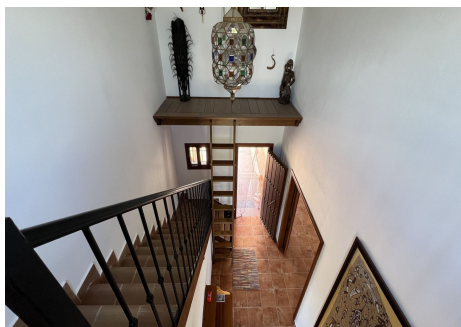

The entrance to the house is on the ground floor via the spacious and luminous hallway, whose ceiling height has allowed the construction of a wooden mezzanine floor, creating a very special atmosphere. To the left is a large living room with fireplace and direct access to the porch, which surrounds almost the entire property, a huge, charming rustic style kitchen with dining room, utility room and direct access to the porch and the impressive swimming pool. To the right and taking advantage of the space under the staircase, there is a storage room. The hallway leads to the two bedrooms and two bathrooms (one of them ensuite). The master bedroom has a dressing room, and the second bedroom has a built-in wardrobe.

Upstairs there is a bedroom and an enclosed terrace which can have a variety of uses. Additionally, there is a bathroom with shower and another good size enclosed terrace, which offers more space for multipurpose use, just like the other terrace. This whole floor benefits from wonderful panoramic views.

Outside there is a large swimming pool and garden, all on a flat plot of land. There is also a small house currently used for storage (but which could easily be converted into a guest house) a covered parking area for several vehicles, a surface water well, irrigation water storage, and a water storage tank. A community well provides the drinking water.