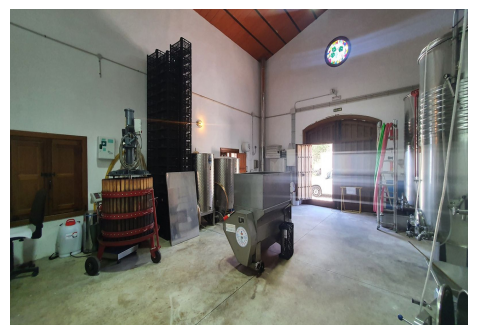

Facilities: Equipped with winemaking technology, the winery has facilities that ensure quality and consistency in every bottle. From grape reception to aging in barrels, each step of the process is carried out with precision and care.

Private Vineyards: The property includes its own vineyards that supply the winery with the highest quality grapes. These meticulously maintained vineyards provide not only exceptional raw materials but also visual appeal that adds aesthetic value to the property.

Tasting Spaces: The winery has designated areas for tastings, where visitors can enjoy guided tastings of the produced wines. These spaces are ideal for events, tours, and activities that promote wine culture.

Strategic Location: Situated on the Costa del Sol, the winery benefits from proximity to key tourist markets, providing opportunities for marketing and business expansion.

This winery for sale not only represents a solid investment in the thriving wine market but also the opportunity to become part of the winemaking tradition of Sierra de Málaga. Don't miss the chance to acquire this unique property that combines oenological excellence with the charm of the Costa del Sol. Contact us for more information and discover the potential that this winery has to offer!