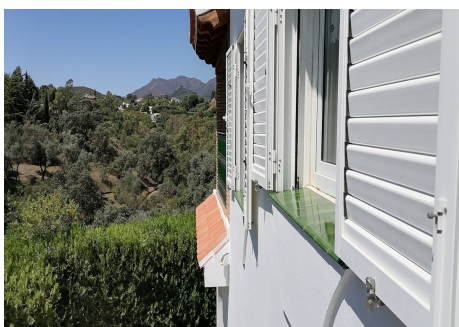

production of firewood.

The property benefits from a private heated swimming pool, summer kitchen, workshop, wood store, machine store, 300Mb fibre optic Internet, and an alarm system. The house has air-conditioning throughout as well as central heating radiators heated by a wood boiler with a 2,500 litre manual wood storage tank or automatically by a gas boiler for when no one is at home.

The house itself has 5 bedrooms, 2 bathrooms, 2 WC, living room with fireplace and access to a glazed terrace, and a fitted kitchen. It is built with double-layer masonry and fibreglass wool insulation, while the roof in the attic is insulated with insulation boards.

There is also a pump with heat exchanger to heat the swimming pool in case of excess temperature in the heating accumulator. The 300-litre hot water tank is heated by 16m² solar panels or, if there is not enough solar energy, by a gas boiler (6 x 35kg gas bottles in the storage area outside the house). For the irrigation of the garden and fruit trees there is a groundwater pump, which automatically feeds a 16m³ water tank. The lawn and the plot are irrigated by a booster pump and automatic irrigation timers. The fruit trees are irrigated manually by a drip irrigation system.