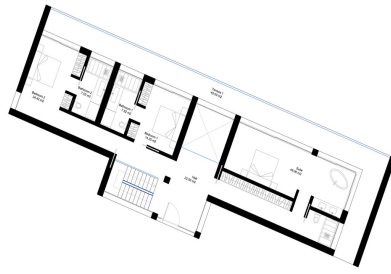

Residential Plot, La Cala Golf, Costa del Sol.  
Garden/Plot 2763 m<sup>2</sup>.

Setting : Country, Mountain Pueblo, Close To Golf, Close To Schools, Close To Forest.

Orientation : East, South East, South.

Pool : Room For Pool.

Views : Sea, Mountain, Golf, Panoramic.

Utilities : Electricity, Drinkable Water.  
Category : Off Plan.

FIRST FLOOR

GROUND FLOOR