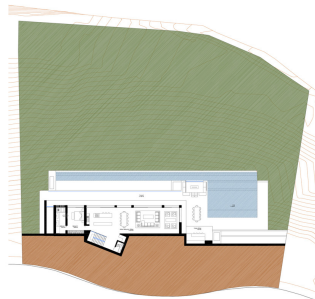

Residential Plot, La Cala Golf, Costa del Sol.  
Garden/Plot 2763 m<sup>2</sup>.

Setting : Country, Mountain Pueblo, Close To Golf, Close To Schools, Close To Forest.

Orientation : East, South East, South.

Pool : Room For Pool.

Views : Sea, Mountain, Golf, Panoramic.

Utilities : Electricity, Drinkable Water.  
Category : Off Plan.

FIRST FLOOR

GROUND FLOOR