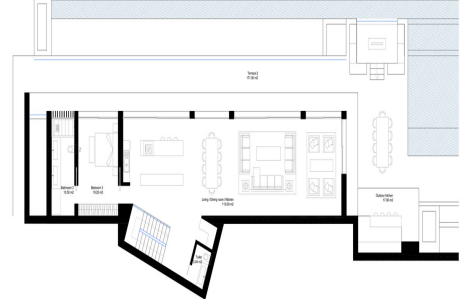

Residential Plot, La Cala Golf, Costa del Sol.
Garden/Plot 2763 m².

Setting : Country, Mountain Pueblo, Close To Golf, Close To Schools, Close To Forest.

Orientation : East, South East, South.

Pool : Room For Pool.

Views : Sea, Mountain, Golf, Panoramic.

Utilities : Electricity, Drinkable Water.
Category : Off Plan.

FIRST FLOOR

GROUND FLOOR