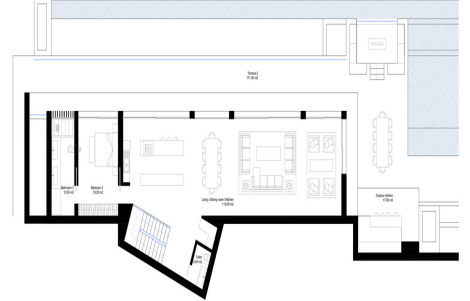

Residential Plot, La Cala Golf, Costa del Sol.  
Garden/Plot 2763 m<sup>2</sup>.

Setting : Country, Mountain Pueblo, Close To Golf, Close To Schools, Close To Forest.

Orientation : East, South East, South.

Pool : Room For Pool.

Views : Sea, Mountain, Golf, Panoramic.

Utilities : Electricity, Drinkable Water.  
Category : Off Plan.

FIRST FLOOR

GROUND FLOOR